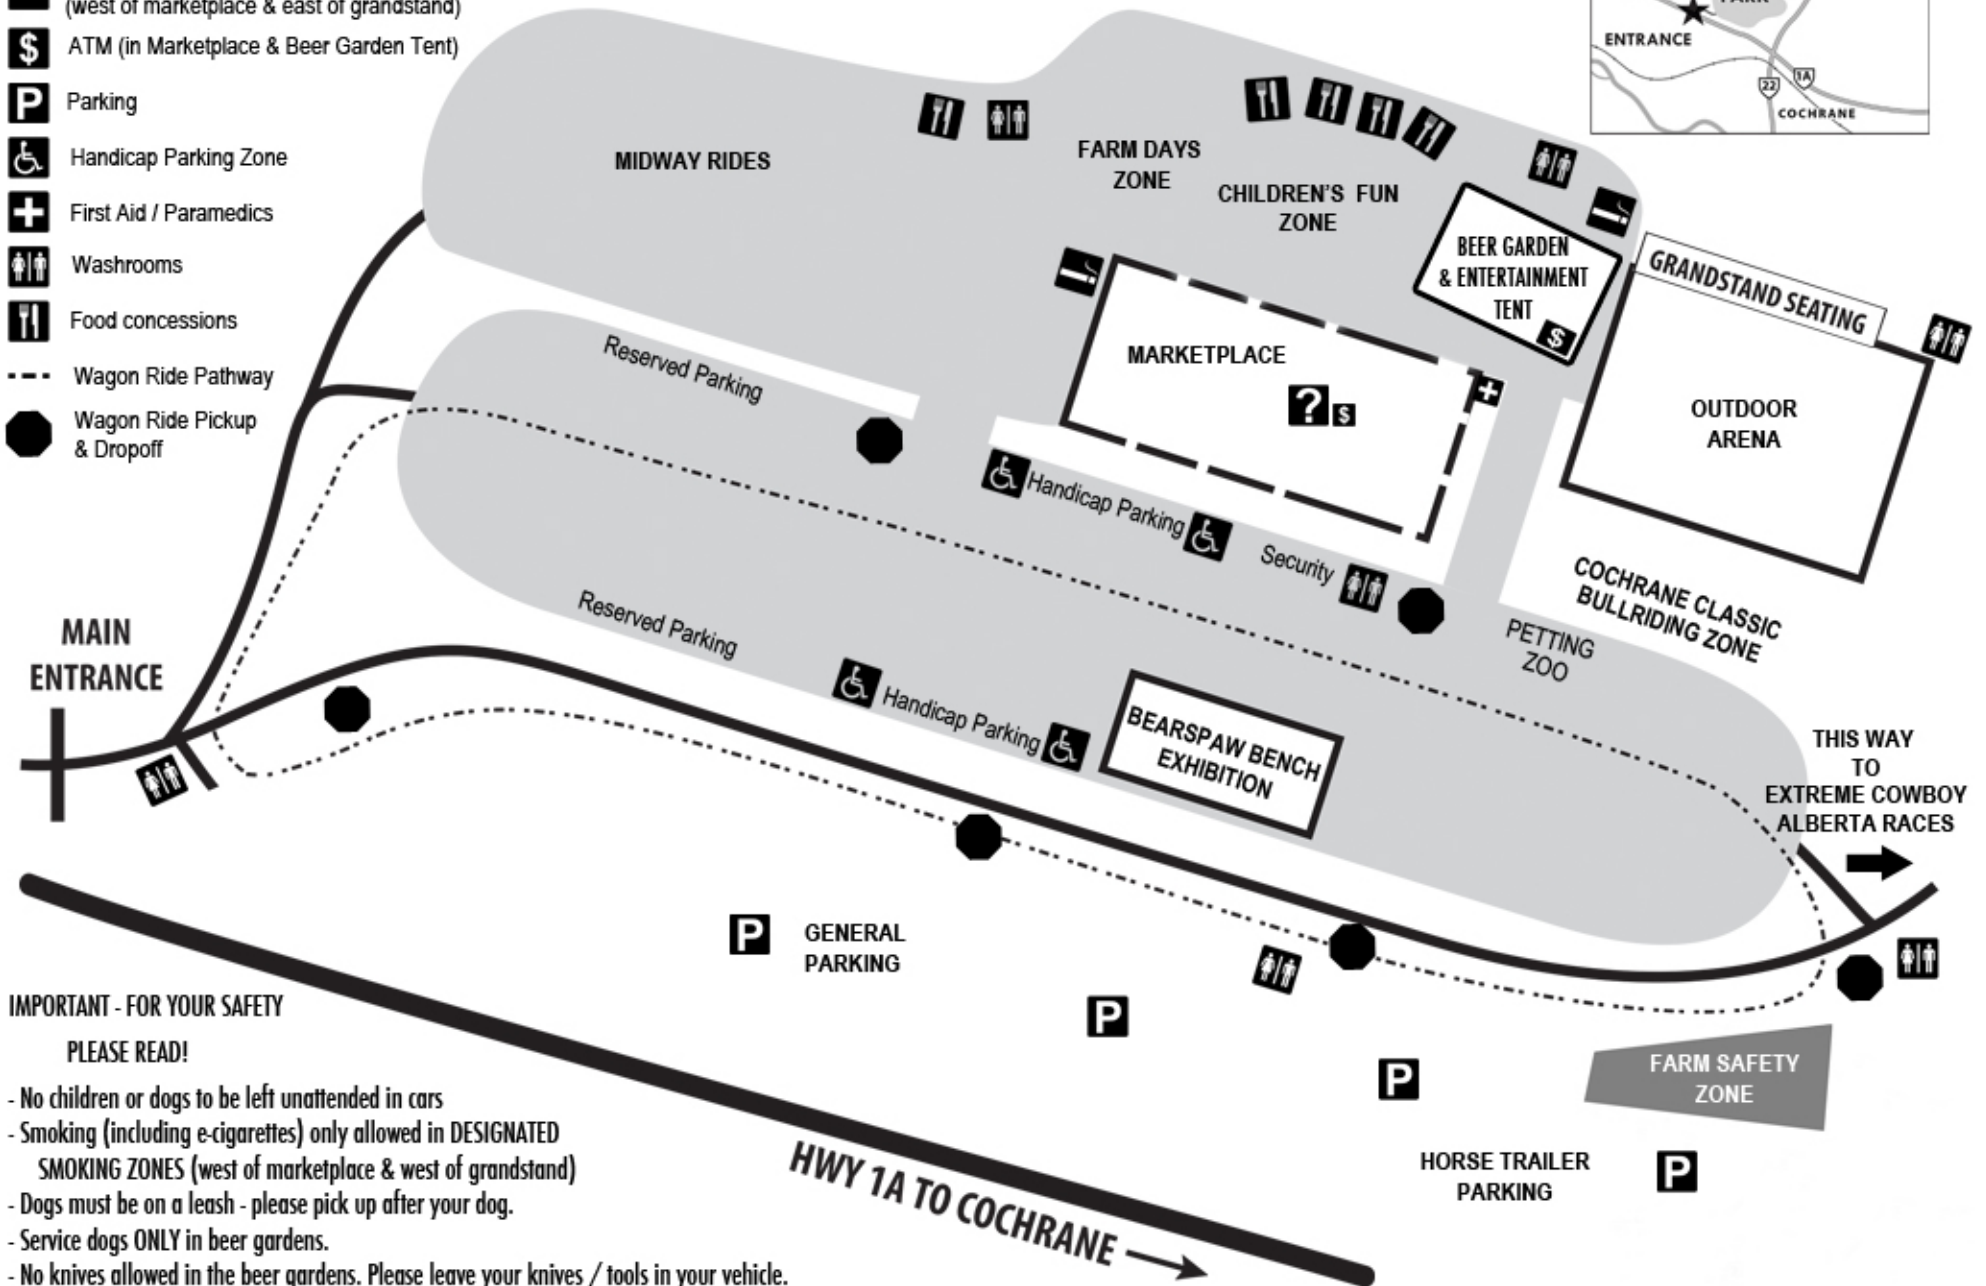

SATURDAY CONTINUED...

- ★ ENTERTAINMENT TENT:
10 am: Frisbee Rob
11 am: Indigo Circus Performers
12 Noon: Corn Eating Contest
1 pm: Reptile show
2 pm Indigo Circus Performers
3 pm Reptile Show
4 pm Jackpot Team Roping Awards
5 pm Indigo Circus Performers
6 pm Mechanical Bull Contest
- ★ EXTREME COWBOY ALBERTA RACES: 8:45 am - 5 pm
- ★ BEARSPAW BENCH SHOW:
1 pm - 4 pm: Viewing & Demonstrations (Bench show closed until after judging)

SUNDAY, AUGUST 19

- ★ MIDWAY HOURS: 12 Noon - 5 pm
- ★ CHILDREN'S FUN ZONE: 10 am - 5 pm
- ★ MARKETPLACE HOURS: 10 am - 5 pm
Marketplace Entertainment: Reptile Booth ~ Face Painting ~ Roaming Entertainers ~ Children's Activities ~ Sitting Area
- ★ FAMILY FRIENDLY BEER GARDENS: Noon - 5 pm
- ★ FARM DAYS ZONE: 10 am - 5 pm
- ★ BEARSPAW BENCH SHOW: 10 am - 5 pm
- ★ EXTREME COWBOY ALBERTA RACES: 8:45am - 5 pm
- ★ OUTDOOR ARENA:
12 Noon: Trick Riders
12:30 pm: Native Dancers
1 pm: MINI CHUCKWAGON RACES
1:45 pm: Sheep Dog Demo & MUTTON BUSTIN'
3 - 4:30 pm FRISBEE WORKSHOP with Frisbee Rob
- ★ Open to Everyone! Prizes!
- ENTERTAINMENT TENT:
10:30 am: *PET VALU Anything Goes Pet Show*
12:30 pm: Indigo Circus Performers
1:30 pm: Reptile Show
2 pm: Jelly Bean Dance! All kids welcome! Prizes!
2:30 pm Frisbee Rob
3 pm Indigo Circus Performers
4 pm Reptile Show

Welcome to the 2018
COCHRANE FAIR

FINDING US

- Information, Lost & Found, Security & Parent Room
- Designated Smoking Zone (west of marketplace & east of grandstand)
- ATM (in Marketplace & Beer Garden Tent)
- Parking
- Handicap Parking Zone
- First Aid / Paramedics
- Washrooms
- Food concessions
- Wagon Ride Pathway
- Wagon Ride Pickup & Dropoff