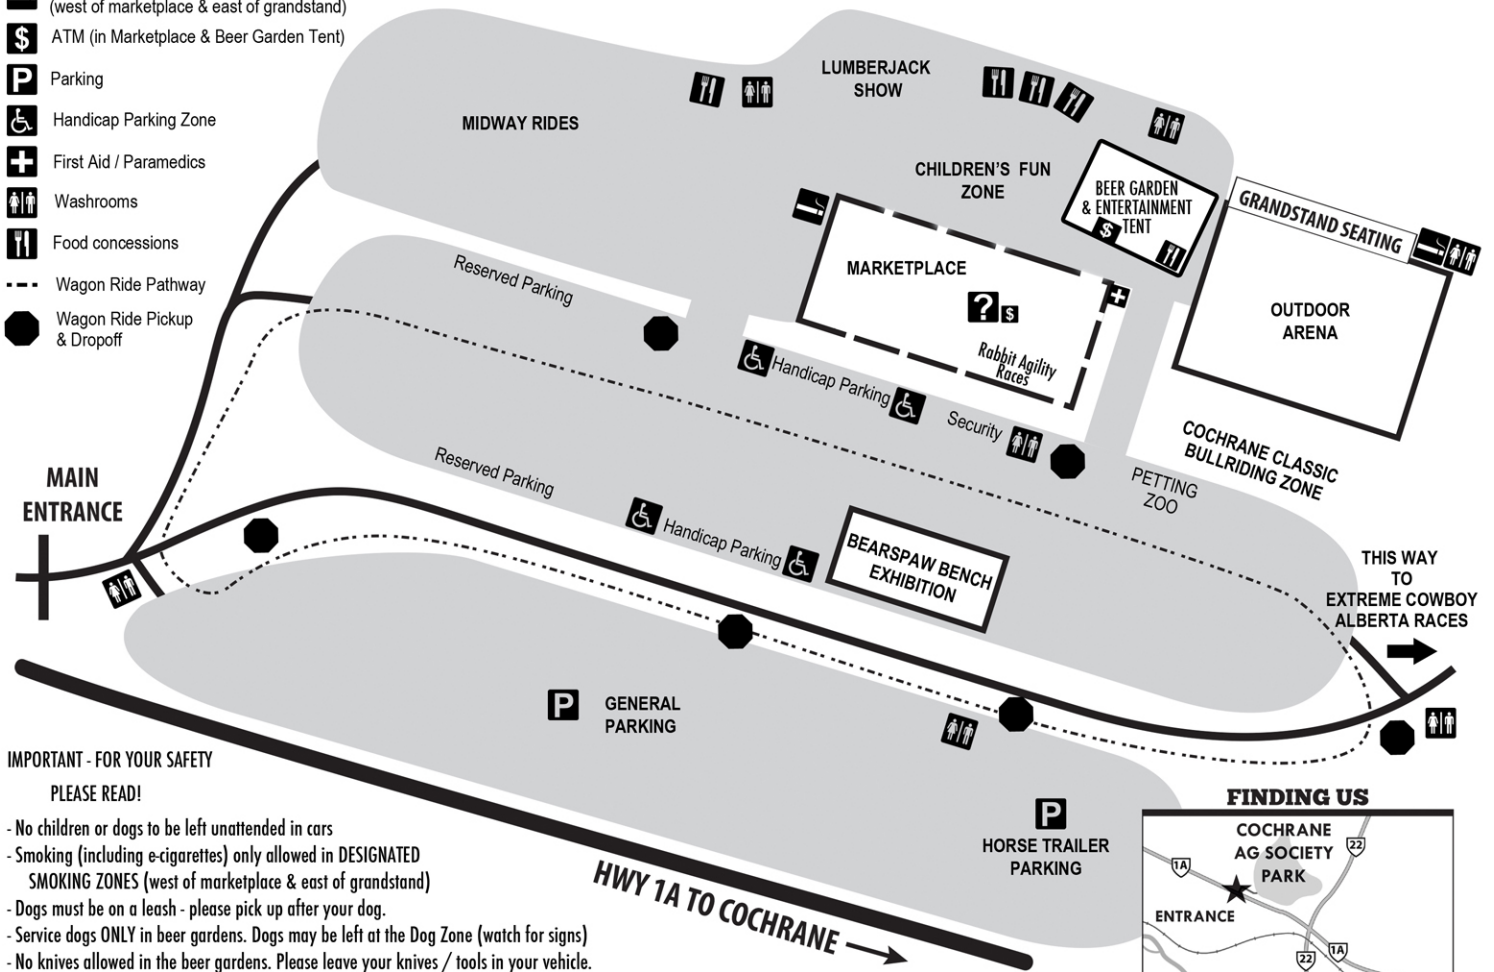

Welcome to the 2017  
**COCHRANE FAIR**

- Information, Lost & Found, & Security
- Designated Smoking Zone (west of marketplace & east of grandstand)
- ATM (in Marketplace & Beer Garden Tent)
- Parking
- Handicap Parking Zone
- First Aid / Paramedics
- Washrooms
- Food concessions
- Wagon Ride Pathway
- Wagon Ride Pickup & Dropoff

**IMPORTANT - FOR YOUR SAFETY**  
 PLEASE READ!

- No children or dogs to be left unattended in cars
- Smoking (including e-cigarettes) only allowed in DESIGNATED SMOKING ZONES (west of marketplace & east of grandstand)
- Dogs must be on a leash - please pick up after your dog.
- Service dogs ONLY in beer gardens. Dogs may be left at the Dog Zone (watch for signs)
- No knives allowed in the beer gardens. Please leave your knives / tools in your vehicle.
- Lost & found located at main booth in Marketplace